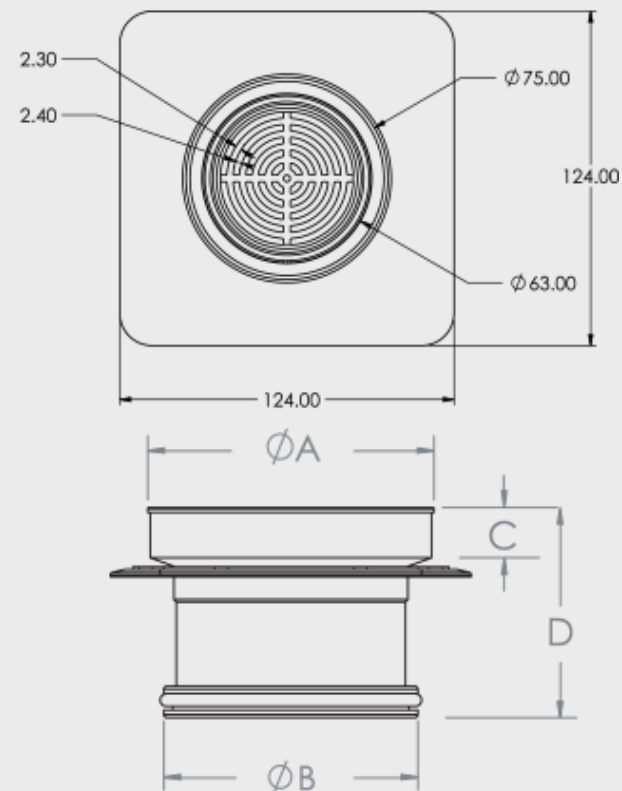

## FLOOR WASTES

- Available in other finishes
- Tile Insert: Brass
- Base: Brass
- Megaflex Base: A.B.S
- Standard Finish - Chrome

CODE	DESCRIPTION	OUTLET SIZE	FINISH	CTN QTY
11501.01	100mm Mega Flipper Round CP	100mm	Chrome	20
11502.01	80mm Mega Flipper Round CP	80mm	Chrome	20
11503.01	50mm Mega Flipper Round CP	50mm	Chrome	20

CODE	A	B	C	D
11501.01	115.0	102.0	23.5	86.0
11502.01	115.0	75.0	24.0	76.6
11503.01	115.0	52.2	24.8	61.3