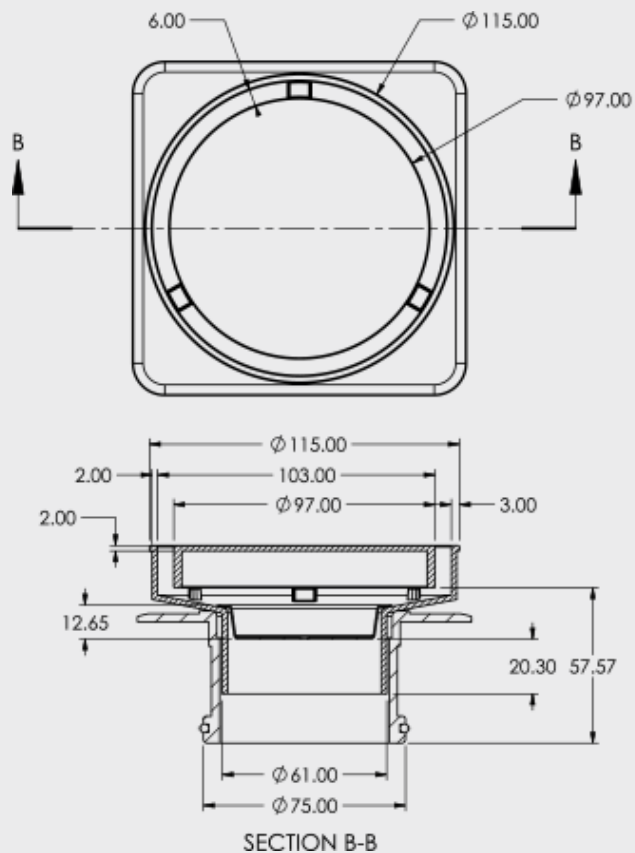

## FLOOR WASTES

- Available in other finishes
- Tile Insert: Brass
- Base: Brass
- Megaflex Base: A.B.S
- Standard Finish - Chrome

CODE	DESCRIPTION	OUTLET SIZE	FINISH	CTN QTY
11501.01	100mm Mega Flipper Round CP	100mm	Chrome	20
11502.01	80mm Mega Flipper Round CP	80mm	Chrome	20
11503.01	50mm Mega Flipper Round CP	50mm	Chrome	20

CODE	A	B	C	D
11501.01	115.0	102.0	23.5	86.0
11502.01	115.0	75.0	24.0	76.6
11503.01	115.0	52.2	24.8	61.3