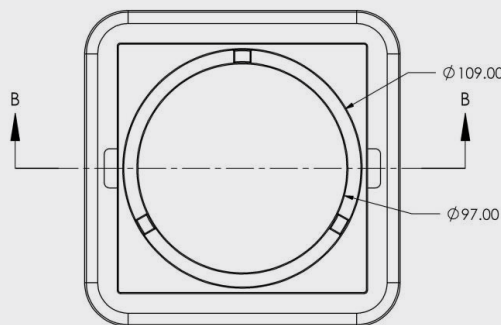

100mm ROUND ON SQUARE BERMUDA MEGA

FLOOR WASTE

- Available in other finishes
- Tile Insert: Brass
- Base: Brass
- Megaflex Base: A.B.S
- Standard Finish - Chrome

CODE	OUTLET SIZE	FINISH	CARTON QTY
11511.01	100mm	Chrome	20