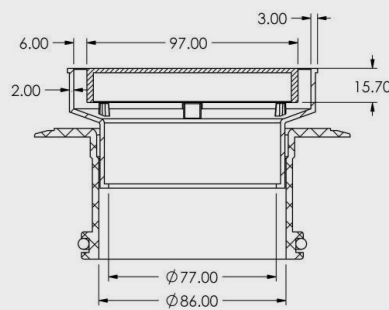

100mm ROUND ON SQUARE BERMUDA MEGA

FLOOR WASTE

- Available in other finishes
- Tile Insert: Brass
- Base: Brass
- Megaflex Base: A.B.S
- Standard Finish - Chrome

CODE	OUTLET SIZE	FINISH	CARTON QTY
11511.01	100mm	Chrome	20