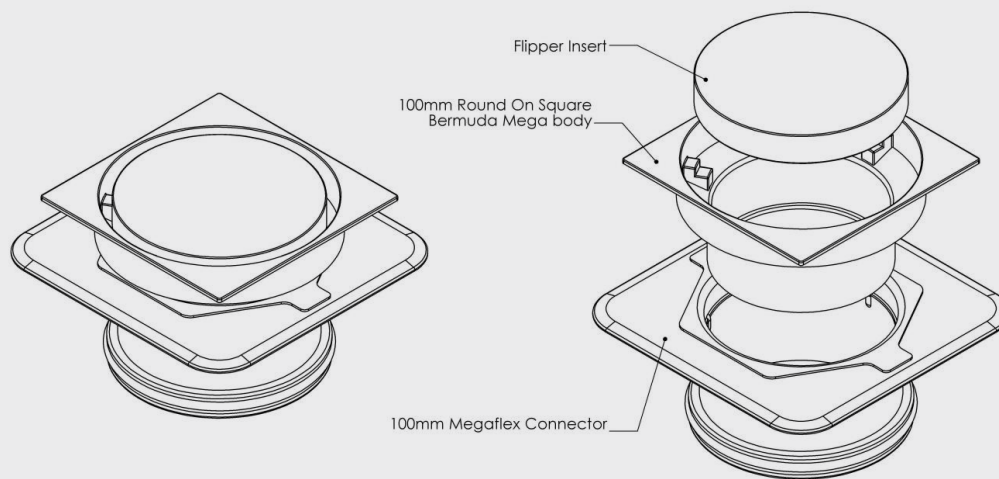

100mm ROUND ON SQUARE BERMUDA MEGA

FLOOR WASTE

- Available in other finishes
- Tile Insert: Brass
- Base: Brass
- Megaflex Base: A.B.S
- Standard Finish - Chrome

CODE	OUTLET SIZE	FINISH	CARTON QTY
11511.01	100mm	Chrome	20