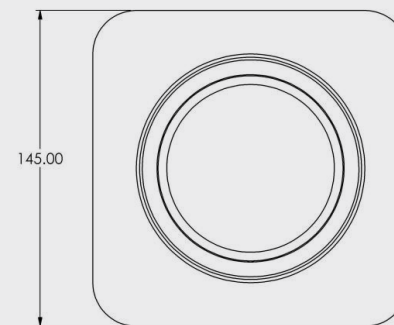

100mm ROUND ON SQUARE BERMUDA MEGA

FLOOR WASTE

- Available in other finishes
- Tile Insert: Brass
- Base: Brass
- Megaflex Base: A.B.S
- Standard Finish - Chrome

CODE	OUTLET SIZE	FINISH	CARTON QTY
11511.01	100mm	Chrome	20