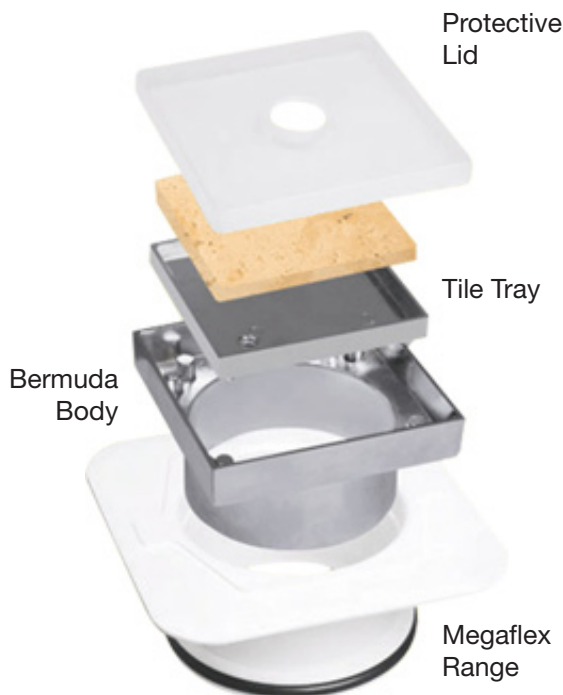

Round
Bermuda

Art Plastics

134 Gilba Road Girraween, NSW 2145

Email: sales@artplastics.com.au

Website: www.artplastics.com.au

Phone: 02 9896 7760

Fax: 02 9636 2498

Bermuda Mega Flex Waste

Features include

- ✓ Guaranteed solid brass Australian casting with guaranteed quality chrome plating.
- ✓ Surprisingly affordable world class design.
- ✓ 50mm, 80mm and 100mm, take your pick.
- ✓ Registered Design #323472.
- ✓ Watermark approved.

CONTACT US

■ New South Wales & Victoria

Art Plastics

Phone: 02 9896 7760

Fax: 02 9636 2498

New South Wales

Colin Jay

Phone: 0400 080 591

Victoria

Mark Thomas

Phone: 0438 665 444

■ South Australia

Steve Molloy Agencies

Phone: 08 8352 8600

Fax: 08 8352 8622

■ Western Australia

Pride Industries

Phone: 08 9272 6511

Fax: 08 9272 3427

■ Queensland & NT

Collis Marketing Services

Phone: 07 3805 6664

Fax: 07 3805 6668

■ Tasmania

Wholesale Products

Phone: 03 6273 3455

Fax: 03 6273 1901